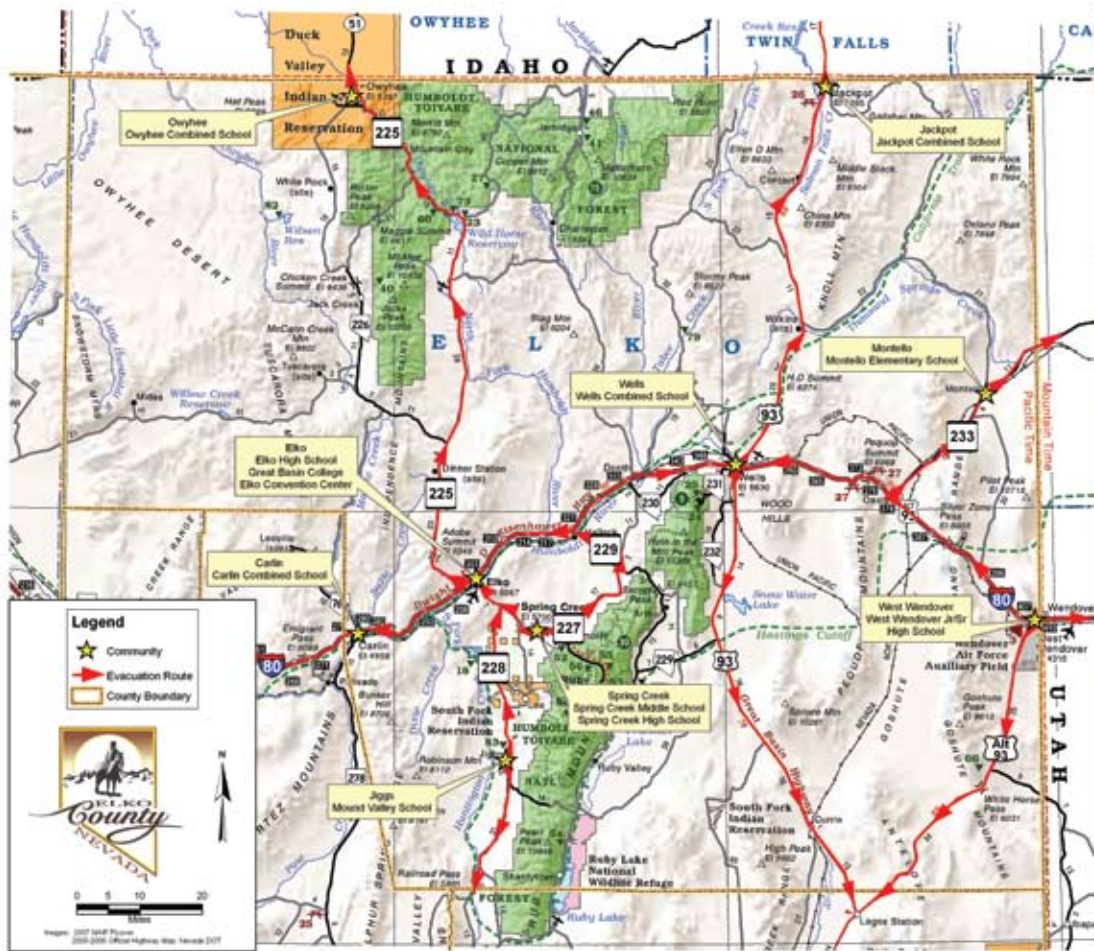

ELKO COUNTY

**Elko County, NV
Evacuation Shelters &
Evacuation Routes**

MAJOR EVACUATION ROUTES

<u>Carlin</u>	Interstate 80, State Routes 221 and 766
<u>Elko</u>	Interstate 80 and State Routes 225, 227, and 535
<u>Jackpot</u>	Highway 93 and Route 761
<u>Owyhee</u>	State Route 225
<u>Spring Creek</u>	State Routes 227 and 228, County Routes 706 and 712
<u>Wells</u>	Interstate 80, Highway 93, State Route 223 and County Route 754
<u>West Wendover</u>	Interstate 80 and Highway 93

SHELTER LOCATIONS:

CARLIN

Carlin Combined School 552 8th Street
--

ELKO

Elko High School 987 College Avenue
--

Great Basin College 1500 College Parkway

Elko Convention Center 700 Moran Way

JACKPOT

Jackpot Combined School 1601 Keno Drive
--

OWYHEE

Owyhee Combined School 100 Academic Way
--

SPRING CREEK

Spring Creek Middle School 14650 Lamoille Highway
--

Spring Creek High School 14550 Lamoille Highway
--

WELLS

Wells Combined School 1129 Lake Avenue

WEST WENDOVER

West Wendover Jr/Sr High School 2055 Elko Ave
--